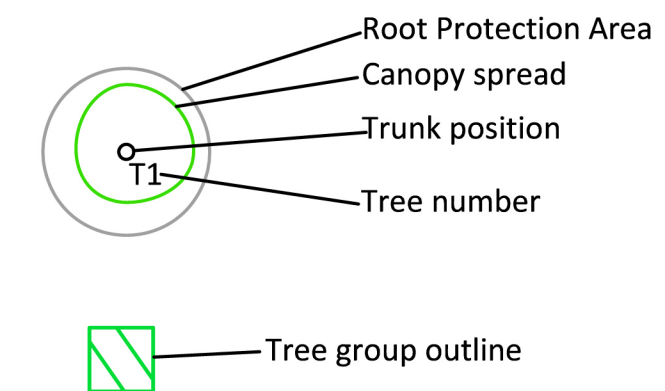

**Key**

- 
 Category B Trees  
 Moderate Quality and Value  
 Around a 20 year life expectancy
- 
 Category C Trees  
 Moderate Quality and Value  
 Around a 10 year life expectancy
- 
 Category U Trees  
 Poor Quality and Value  
 Less than 10 years life expectancy